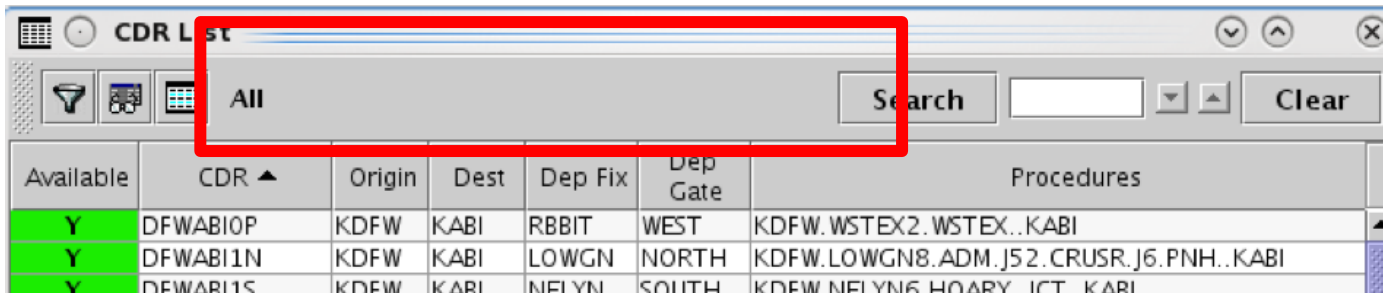

← “All” is displayed when the table is not filtered.