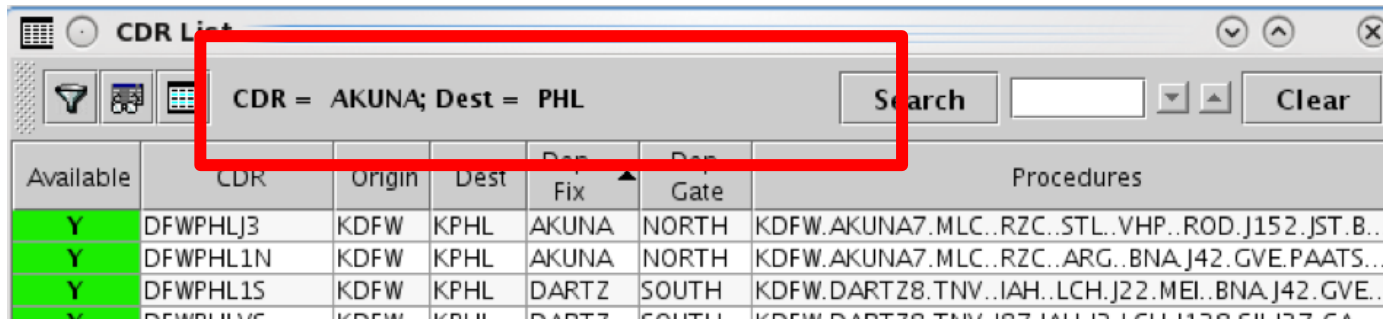

- just the CDR code (e.g., “1N”), or

Filter

Field	Operator	Values
CDR	=	PHL

AND -- Select --

- just the Destination (e.g., “PHL”)

- ← In this example, two filters are used:
- Departure Fix = AKUNA
  - **OR**, Destination = PHL

← Filter criteria are displayed in the Toolbar.

← “All” is displayed when the table is not filtered.

Available	CDR ▲	Origin	Dest	Dep Fix	Dep Gate	Procedures	
Y		DFWABIOP	KDFW	KABI	RBBIT	WEST	KDFW.WSTEX2.WSTEX..KABI
Y		DFWABI1N	KDFW	KABI	LOWGN	NORTH	KDFW.LOWGN8.ADM.J52.CRUSR.J6.PNH..KABI
Y		DFWABI1S	KDFW	KABI	NELYN	SOUTH	KDFW.NELYN6.HOARY..JCT..KABI