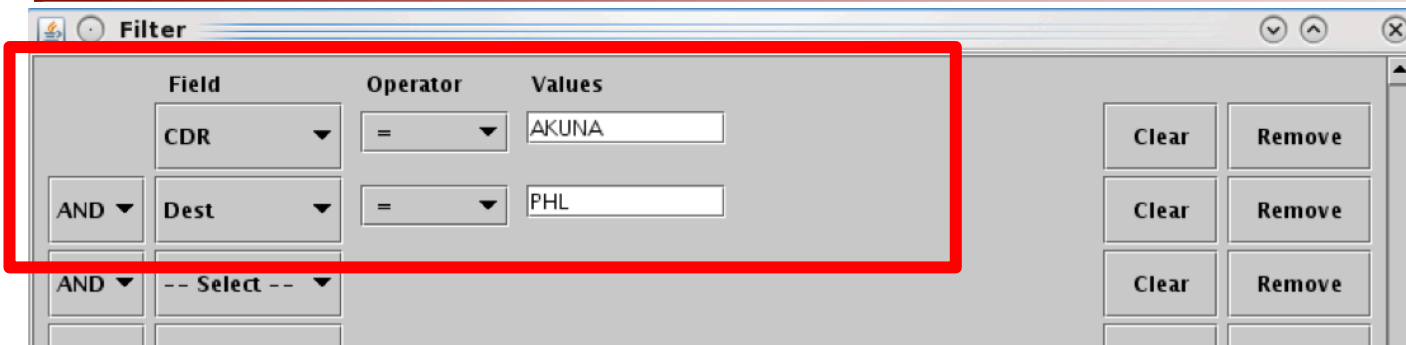

- just the CDR code (e.g., “1N”), or

Filter

Field	Operator	Values
CDR	=	PHL

AND -- Select --

- just the Destination (e.g., “PHL”)

- ← In this example, two filters are used:
- Departure Fix = AKUNA
  - **OR**, Destination = PHL

← Filter criteria are displayed in the Toolbar.

← “All” is displayed when the table is not filtered.

Available	CDR ▲	Origin	Dest	Dep Fix	Dep Gate	Procedures	
Y		DFWABIOP	KDFW	KABI	RBBIT	WEST	KDFW.WSTEX2.WSTEX..KABI
Y		DFWABI1N	KDFW	KABI	LOWGN	NORTH	KDFW.LOWGN8.ADM.J52.CRUSR.J6.PNH..KABI
Y		DFWABI1S	KDFW	KABI	NELYN	SOUTH	KDFW.NELYN6.HOARY..JCT..KABI