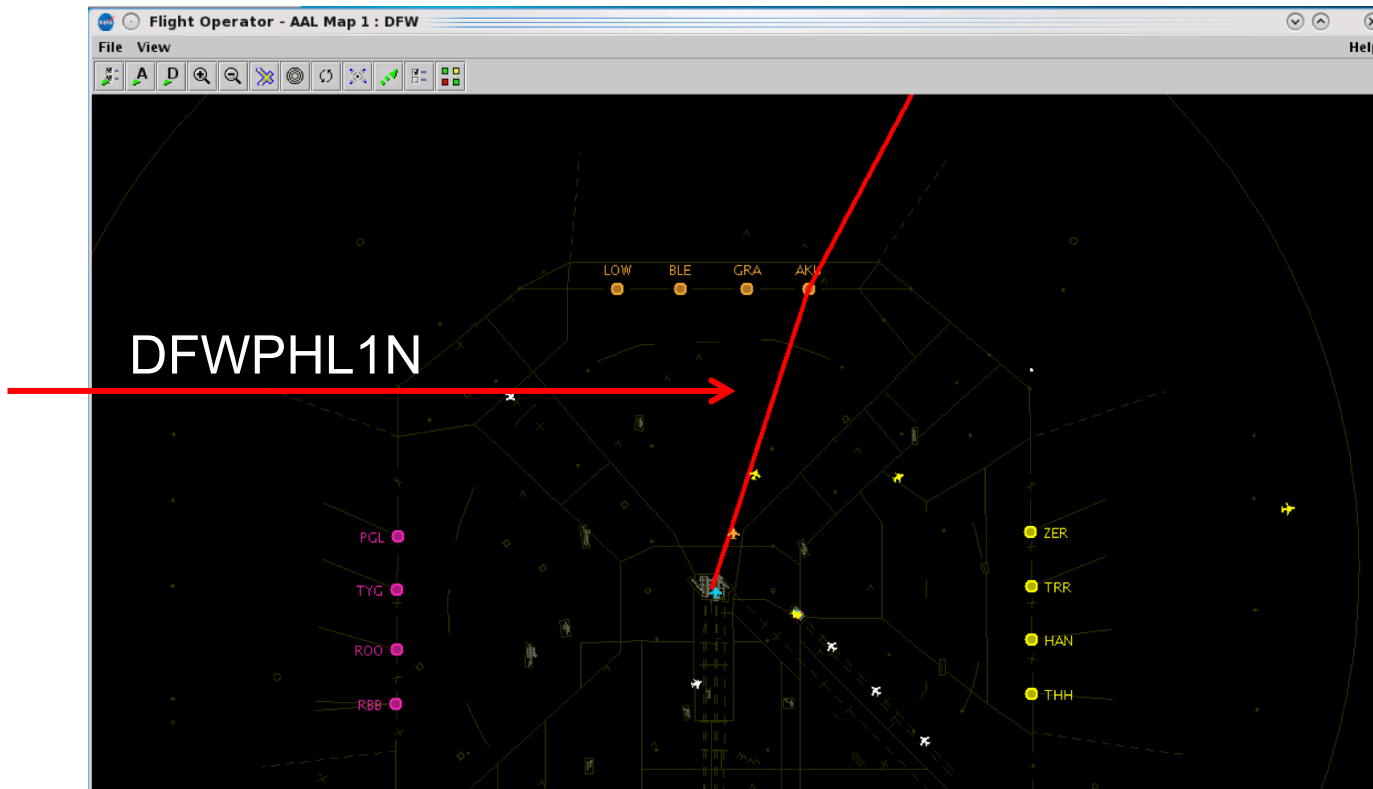

Available	CDR	Origin	Dest	Dep Fix	Dep Gate	Procedures
Y	DFWIND1N	KDFW	KIND	AKUNA	NORTH	KDFW.AKUNA7.MLC..RZC..ARG..TERGE.SMUKE2.KIND
Y	DFWMEM1N	KDFW	KMEM	AKUNA	NORTH	KDFW.AKUNA7.MLC..RZC..BRBBQ3.KMEM
N	DFWPHL1N	KDFW	KPHL	AKUNA	NORTH	KDFW.AKUNA7.MLC..RZC..ARG..BNA.J42.GVE.PAATS
Y	DFWDS1N	KDFW	KDS	AKUNA	NORTH	KDFW.AKUNA7.MLC..RZC..ARG..PXY..KTYNE.Q23.JH
Y	DFWBNA1N	KDFW	KBNA	AKUNA	NORTH	KDFW.AKUNA7.MLC..RZC..ARG..LOPPY.CHSNE2.KBNA

Routes/Destinations currently restricted and not available for TOS Operations are displayed in **red** on the map.

In this example, CDR “DFWPHL1N” is not available because of the current restriction for PHL flights.

As a result, the route is displayed in **red** on the map.