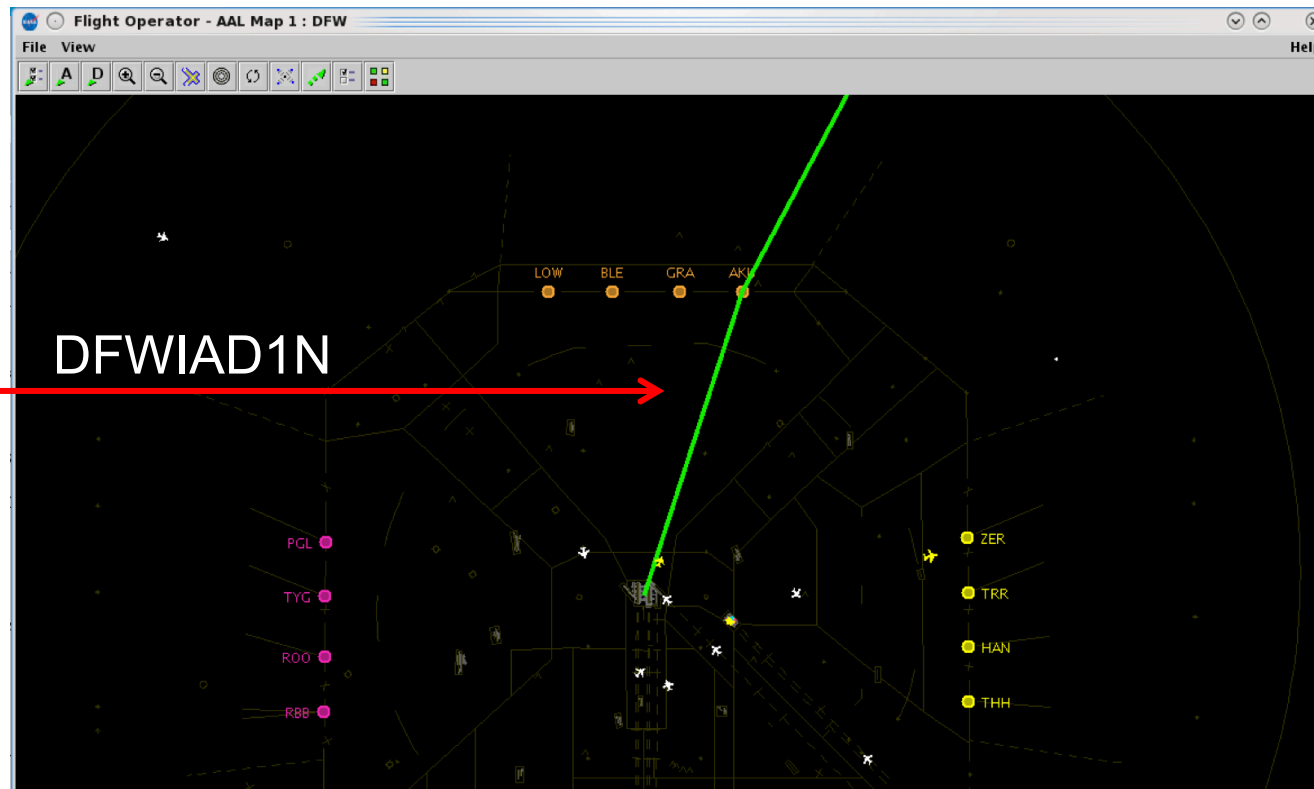

Select a row in the CDR List to display that route on the map.

CDRs currently available for TOS Operations are displayed in **green** on the map.

In this example, CDR DFWIAD1N is available.

Available	CDR	Origin	Dest	Dep Fix	Dep Gate	Procedures
Y	DFWIND1N	KDFW	KIND	AKUNA	NORTH	KDFW.AKUNA7.MLC..RZC..ARG..TERGE.SMUKE2.KIND
Y	DFWMEM1N	KDFW	KMEM	AKUNA	NORTH	KDFW.AKUNA7.MLC..RZC..BRBBQ3.KMEM
N	DFWPHL1N	KDFW	KPHL	AKUNA	NORTH	KDFW.AKUNA7.MLC..RZC..ARG..BNA.J42.GVE.PAATS
Y	DFWDS1N	KDFW	KDS	AKUNA	NORTH	KDFW.AKUNA7.MLC..RZC..ARG..PXY..KTYNE.Q23.JH
Y	DFWBNA1N	KDFW	KBNA	AKUNA	NORTH	KDFW.AKUNA7.MLC..RZC..ARG..LOPPY.CHSNE2.KBNA